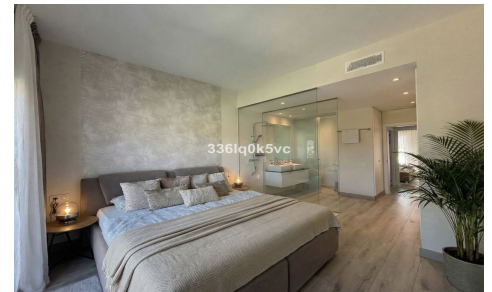

3361q0k5vc

2

2

110m²

55m²

ELEGANT PENTHOUSE APARTMENT WITH PANORAMIC LA CONCHA MOUNTAIN AND SEA VIEWS
PARAISO PUEBLO PHASE II " BENAHAVIA • S
CONTEMPORARY MEDITERRANEAN LIVING IN AN EXCLUSIVE RESORT-STYLE COMMUNITY
TOURIST LICENCE IN PLACE
Discover this elegant first-floor apartment with a private rooftop solarium in the exclusive Paraiso Pueblo residential community (Phase II, completed in 2023) in Benahavis, where contemporary Mediterranean style blends seamlessly with comfort, privacy and resort-style living. The apartment is located in one of the quieter, car-free areas of the community, close to the coworking area, restaurant, gym and the main swimming pool, yet not directly next to them, offering both

www.nhspain.com