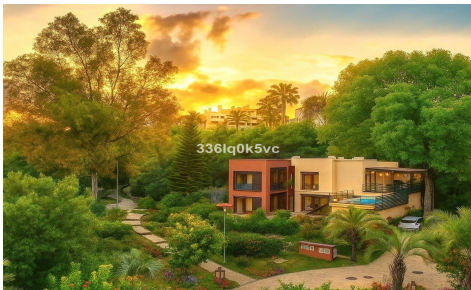

NEW HORIZONS SPAIN

+34 633 51 58 38

info@nhspain.com

MLS42081S

Villa in Benahavis **€699,000**

4

5

285m²

N/A

Maximum privacy and spectacular views in the best located villa in Parque Botánico This detached villa enjoys the best location in the entire resort, in an elevated position, with no direct neighbors and with light throughout the day. It offers absolute privacy and incredible views of the forest and mountains. The house stands out for its spaciousness and a very comfortable distribution. The main living room opens onto a sunny terrace from which you can access the private elevated pool, equipped with hydromassage jets. It is a perfect space to relax, share moments and enjoy the natural environment in total privacy. The kitchen is modern and functional. The rest area includes...(Ask for More Details!)