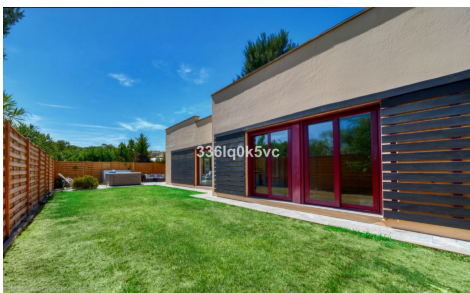

MLS11177B

3361q0k5vc

Villa in Benahavis

€550,000

3361q0k5vc

3361q0k5vc

3

2

138m²

320m²

Exclusive Detached Villa with Private Jacuzzi â€“ Parque BotÃ¡nico, BenahavÃ©s. Located in the secure and prestigious hills of BenahavÃ©s, this charming detached family home offers the perfect blend of Mediterranean tranquility and resort-style luxury. Situated within the sought-after Parque BotÃ¡nico Las Lomas del Guadalmina urbanization, this property is designed for those seeking privacy and a high quality of life. +2Your Private Sanctuary This villa is designed for comfort, ease of use, and maximum privacy: Single-Level Living: The home features a practical layout all on one floor, providing seamless flow between living areas. Spacious Plot: The property sits on a private plot of 320 m². Generous Living Space: It boasts a total...(Ask for More Details!)