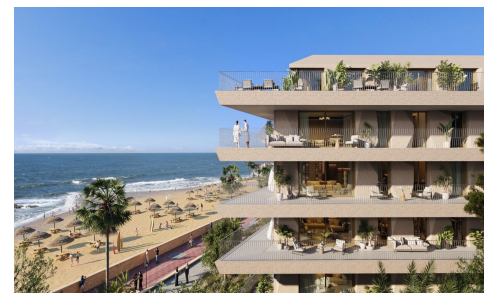

## Apartment in La Duquesa

€860,000

4

3

186m<sup>2</sup>

N/A

A Mediterranean Balcony in Manilval imagine waking up to the sun rising over the sea, with endless Mediterranean views stretching out right from your window. Welcome to an exclusive new beachfront development in Manilva, a rare opportunity where luxury, history, and the ultimate coastal lifestyle merge. Located next to the historic Duquesa Castle and just minutes from the vibrant Duquesa Marina, this project offers a highly coveted frontline beach location. It perfectly balances the tranquillity of a seaside escape with the world-class leisure, gastronomy, and energy of the Costa del Sol. Spanning three elegant buildings, the development features 145 premier residences engineered for sophisticated coastal living, offering premium 1, 2, 3,...(Ask for More