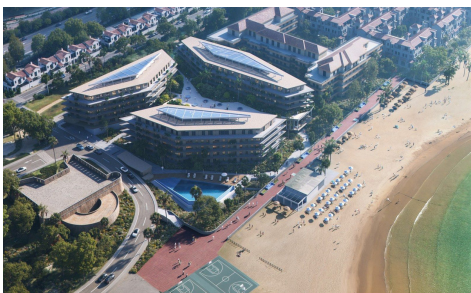

## Apartment in La Duquesa

€860,000

4

3

186m<sup>2</sup>

N/A

A Mediterranean Balcony in Manilval imagine waking up to the sun rising over the sea, with endless Mediterranean views stretching out right from your window. Welcome to an exclusive new beachfront development in Manilva, a rare opportunity where luxury, history, and the ultimate coastal lifestyle merge. Located next to the historic Duquesa Castle and just minutes from the vibrant Duquesa Marina, this project offers a highly coveted frontline beach location. It perfectly balances the tranquillity of a seaside escape with the world-class leisure, gastronomy, and energy of the Costa del Sol. Spanning three elegant buildings, the development features 145 premier residences engineered for sophisticated coastal living, offering premium 1, 2, 3,...(Ask for More