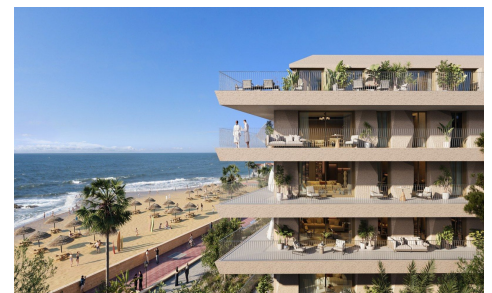

## Apartment in La Duquesa

€760,000

3

2

150m<sup>2</sup>

N/A

A Mediterranean Balcony in Manilval imagine waking up to the sun rising over the sea, with endless Mediterranean views stretching out right from your window. Welcome to an exclusive new beachfront development in Manilva, a rare opportunity where luxury, history, and the ultimate coastal lifestyle merge. Located next to the historic Duquesa Castle and just minutes from the vibrant Duquesa Marina, this project offers a highly coveted frontline beach location. It perfectly balances the tranquillity of a seaside escape with the world-class leisure, gastronomy, and energy of the Costa del Sol. Spanning three elegant buildings, the development features 145 premier residences engineered for sophisticated coastal living, offering premium 1, 2, 3,...(Ask for More