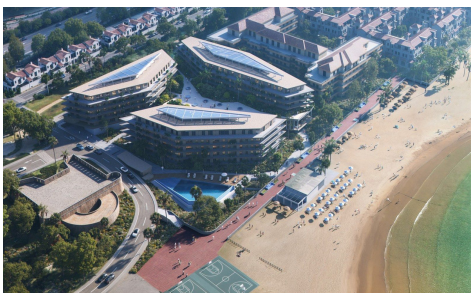

## Apartment in La Duquesa

€760,000

3

2

150m<sup>2</sup>

N/A

A Mediterranean Balcony in Manilval imagine waking up to the sun rising over the sea, with endless Mediterranean views stretching out right from your window. Welcome to an exclusive new beachfront development in Manilva, a rare opportunity where luxury, history, and the ultimate coastal lifestyle merge. Located next to the historic Duquesa Castle and just minutes from the vibrant Duquesa Marina, this project offers a highly coveted frontline beach location. It perfectly balances the tranquillity of a seaside escape with the world-class leisure, gastronomy, and energy of the Costa del Sol. Spanning three elegant buildings, the development features 145 premier residences engineered for sophisticated coastal living, offering premium 1, 2, 3,...(Ask for More