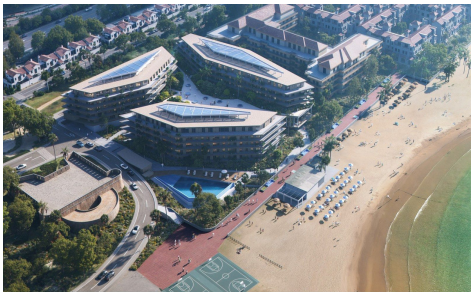

2

2

97m²

N/A

A Mediterranean Balcony in Manilval imagine waking up to the sun rising over the sea, with endless Mediterranean views stretching out right from your window. Welcome to an exclusive new beachfront development in Manilva, a rare opportunity where luxury, history, and the ultimate coastal lifestyle merge. Located next to the historic Duquesa Castle and just minutes from the vibrant Duquesa Marina, this project offers a highly coveted frontline beach location. It perfectly balances the tranquillity of a seaside escape with the world-class leisure, gastronomy, and energy of the Costa del Sol. Spanning three elegant buildings, the development features 145 premier residences engineered for sophisticated coastal living, offering premium 1, 2, 3,...(Ask for More

www.nhspain.com