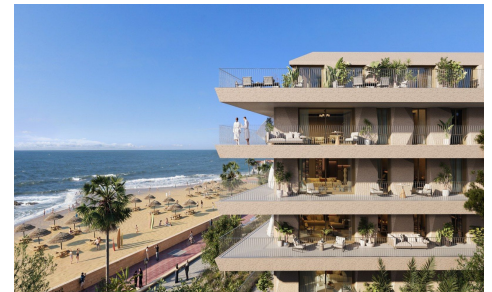

2

2

97m²

N/A

A Mediterranean Balcony in Manilval imagine waking up to the sun rising over the sea, with endless Mediterranean views stretching out right from your window. Welcome to an exclusive new beachfront development in Manilva, a rare opportunity where luxury, history, and the ultimate coastal lifestyle merge. Located next to the historic Duquesa Castle and just minutes from the vibrant Duquesa Marina, this project offers a highly coveted frontline beach location. It perfectly balances the tranquillity of a seaside escape with the world-class leisure, gastronomy, and energy of the Costa del Sol. Spanning three elegant buildings, the development features 145 premier residences engineered for sophisticated coastal living, offering premium 1, 2, 3,...(Ask for More

www.nhspain.com