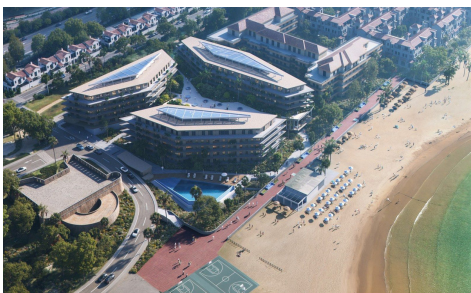

1

1

82m²

N/A

A Mediterranean Balcony in Manilval imagine waking up to the sun rising over the sea, with endless Mediterranean views stretching out right from your window. Welcome to an exclusive new beachfront development in Manilva, a rare opportunity where luxury, history, and the ultimate coastal lifestyle merge. Located next to the historic Duquesa Castle and just minutes from the vibrant Duquesa Marina, this project offers a highly coveted frontline beach location. It perfectly balances the tranquillity of a seaside escape with the world-class leisure, gastronomy, and energy of the Costa del Sol. Spanning three elegant buildings, the development features 145 premier residences engineered for sophisticated coastal living, offering premium 1, 2, 3,...(Ask for More

www.nhspain.com