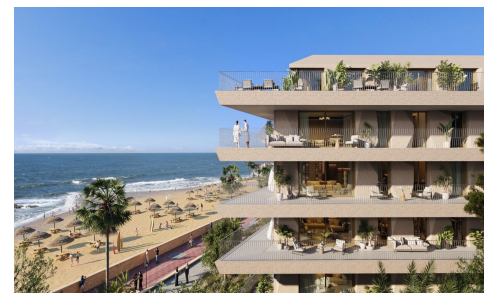

1

1

82m²

N/A

A Mediterranean Balcony in Manilval imagine waking up to the sun rising over the sea, with endless Mediterranean views stretching out right from your window. Welcome to an exclusive new beachfront development in Manilva, a rare opportunity where luxury, history, and the ultimate coastal lifestyle merge. Located next to the historic Duquesa Castle and just minutes from the vibrant Duquesa Marina, this project offers a highly coveted frontline beach location. It perfectly balances the tranquillity of a seaside escape with the world-class leisure, gastronomy, and energy of the Costa del Sol. Spanning three elegant buildings, the development features 145 premier residences engineered for sophisticated coastal living, offering premium 1, 2, 3,...(Ask for More

www.nhspain.com